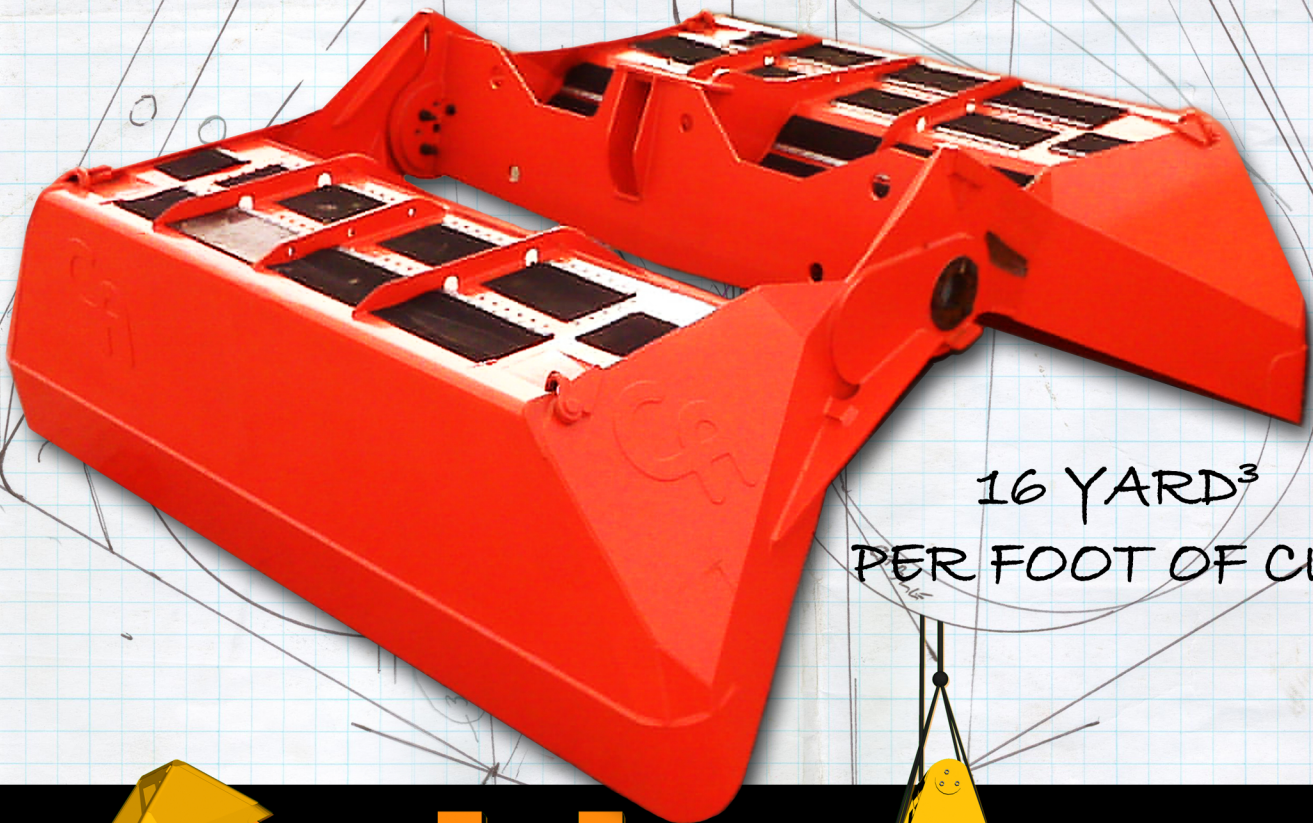

NAVIGATIONAL BUCKET

CUSTOMIZED 75 METERS - 100 YARDS

40 YARD³

FOOTPRINT:
20' OPEN LENGTH
22' WIDTH

16 YARD³
PER FOOT OF CUT

CAble Arm

www.cablearm.com

info@cablearm.com