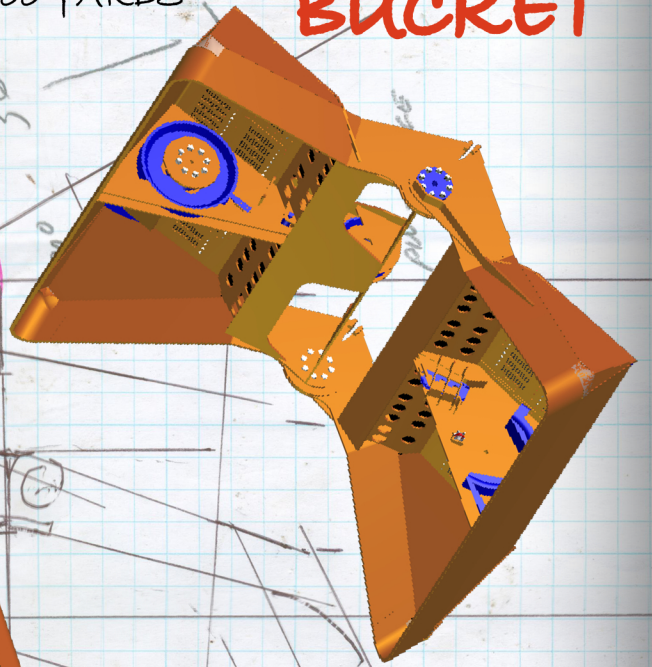

NAVIGATIONAL BUCKET

CUSTOMIZED 75 METERS - 100 YARDS

40 YARD³

FOOTPRINT:
20' OPEN LENGTH
22' WIDTH

16 YARD³
PER FOOT OF CUT

CAble Arm

www.cablearm.com

info@cablearm.com