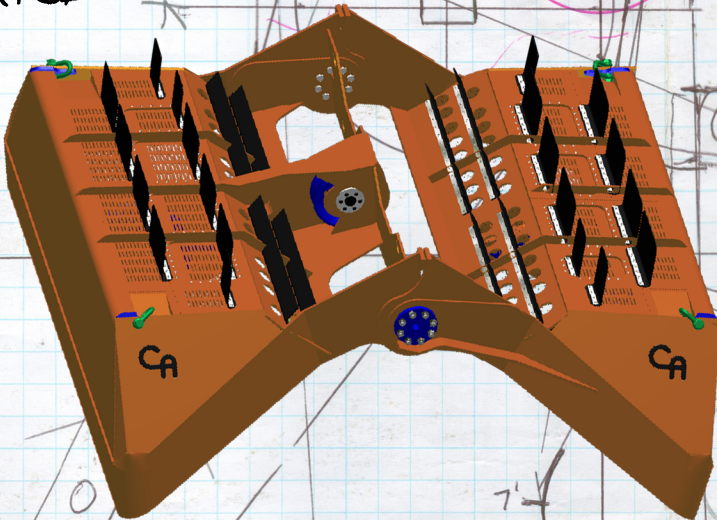

NAVIGATIONAL BUCKET

CUSTOMIZED 75 METERS - 100 YARDS

40 YARD³

FOOTPRINT:
20' OPEN LENGTH
22' WIDTH

16 YARD³
PER FOOT OF CUT

CAble Arm

www.cablearm.com

info@cablearm.com